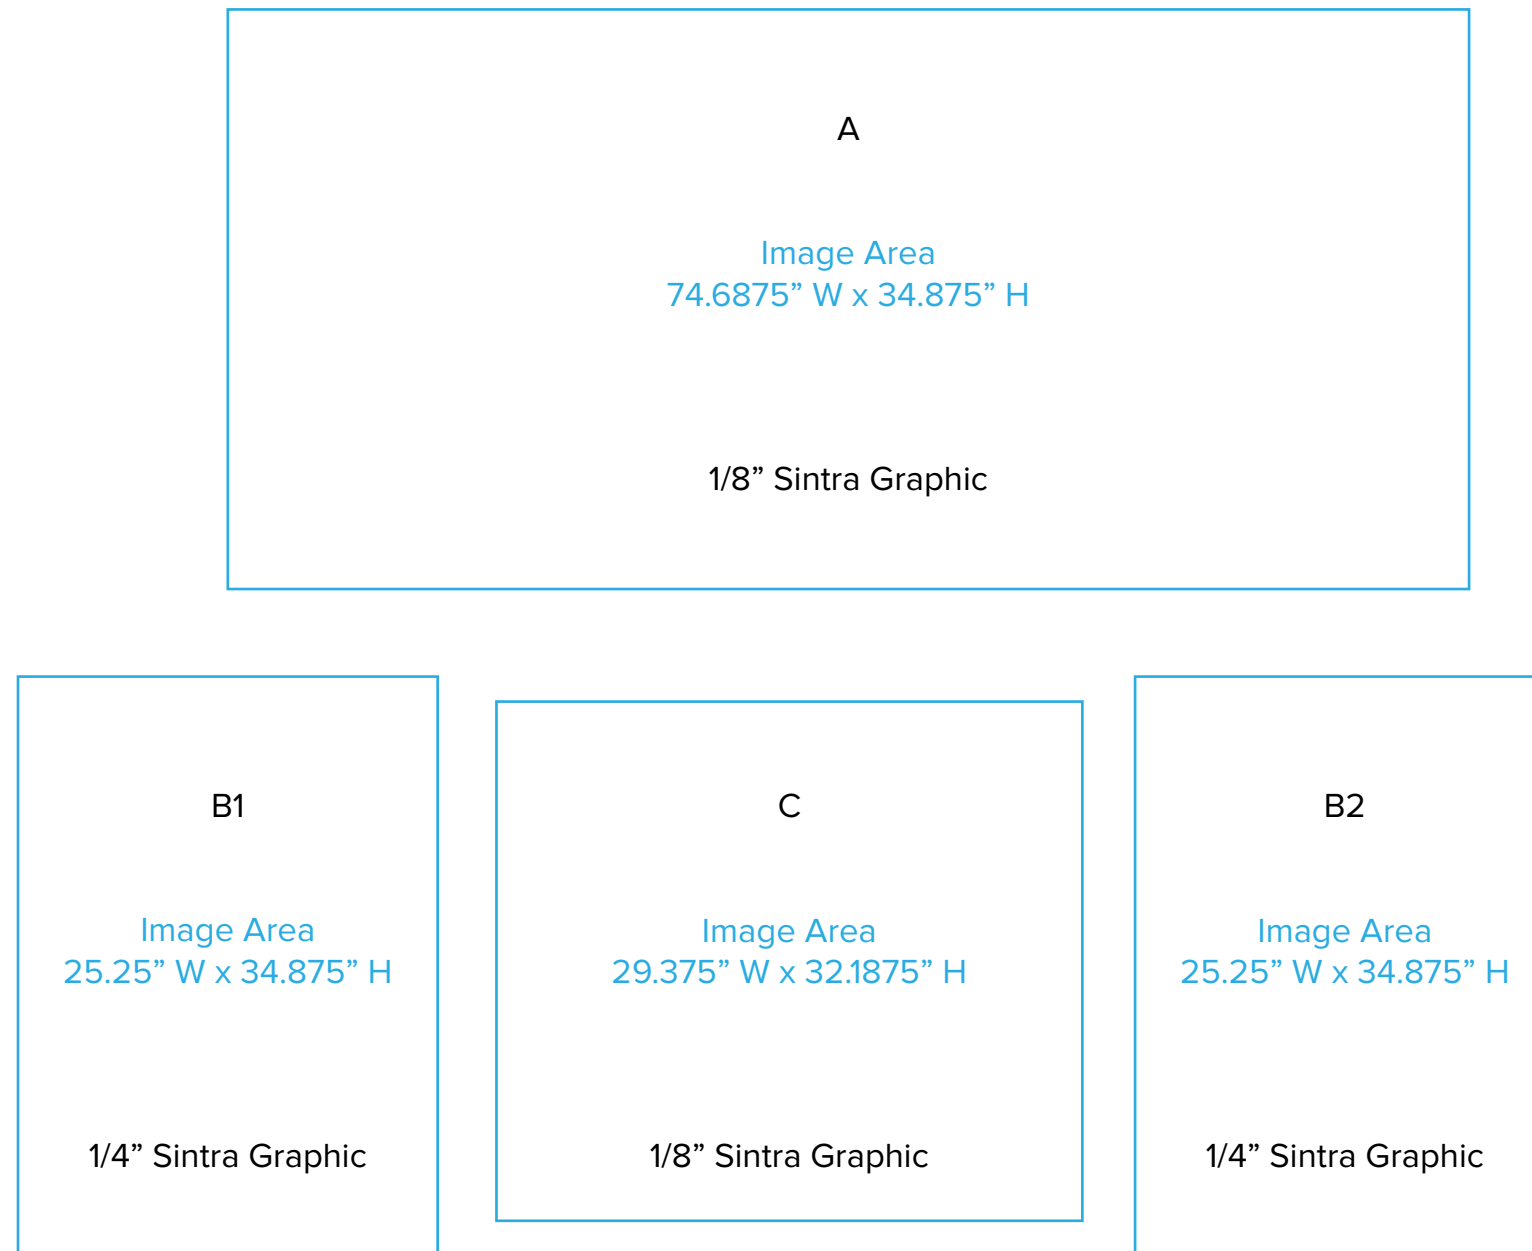

Graphic Template
Large Curved Counter - 1/4" & 1/8" Sintra Graphics

1/4" of graphic perimeter is hidden by extrusion

NOTE: All Raster Art (jpg, tiff,psd, png, etc.) must be at least 100 dpi at print size.